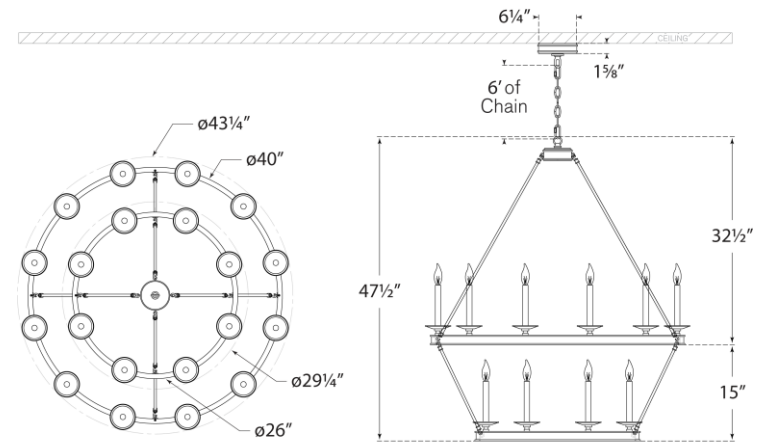

TEAR SHEET

Launceton Large Two Tiered Chandelier

Item # CHC 1607BZ

Designer: Chapman & Myers

Height: 47.5"

Width: 43.25"

Canopy: 6" Round

Finishes: AB, BZ, PN

Socket: 20 - E12 Candelabra

Wattage: 20 - 40 C11

Weight: 43 Pounds

Top View

Front View