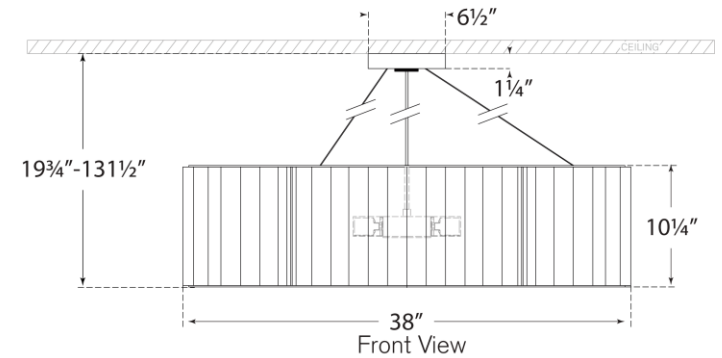

TEAR SHEET

Palati Extra Large Hanging Shade

Item # IKF 5442PN-L

Designer: Ian K. Fowler

O/A Height: 19.75" - 131.5"

Fixture Height: 10.25"

Width: 38"

Canopy: 6.5" Round

Finishes: BZ, HAB, PN

Shade Treatments: L

Socket: 6 - E26 Keyless

Wattage: 6 - 15 LED A19

Weight: 27 Pounds

Note: Height Not Adjustable After Installation

Top View