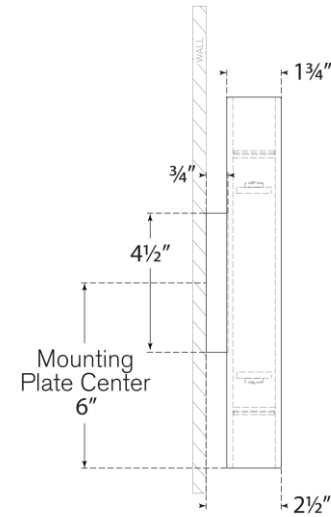

TEAR SHEET

Lotura 12" Pocket Sconce

Item # KW 2448MGD

Designer: Kelly Wearstler

Height: 12"

Width: 8"

Extension: 2.5"

Backplate: 4.5" Square

Finishes: MBL, MGD, MWH

Lightsource: Dedicated LED

Wattage: 12w (1400lm)

Weight: 5 Pounds

Note: UL Only

Top View

Side View

Front View