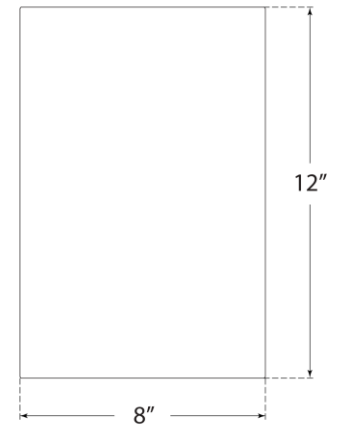

TEAR SHEET

Lotura 12" Pocket Sconce

Item # KW 2448MGD

Designer: Kelly Wearstler

Height: 12"

Width: 8"

Extension: 2.5"

Backplate: 4.5" Square

Finishes: MBL, MGD, MWH

Lightsource: Dedicated LED

Wattage: 12w (1400lm)

Weight: 5 Pounds

Note: UL Only

Top View

Side View

Front View