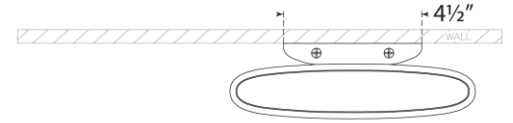

TEAR SHEET

Lotura 12" Pocket Sconce

Item # KW 2448MGD

Designer: Kelly Wearstler

Height: 12"

Width: 8"

Extension: 2.5"

Backplate: 4.5" Square

Finishes: MBL, MGD, MWH

Lightsource: Dedicated LED

Wattage: 12w (1400lm)

Weight: 5 Pounds

Note: UL Only

Top View

Side View

Front View