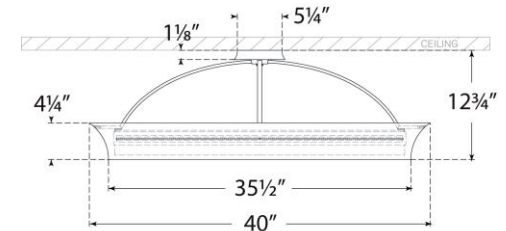

## Garland 40" Dual Lit Ring Flush Mount

Item # TOB 4523G

Designer: Thomas O'Brien

Height: 12.75"

Width: 40"

Canopy: 5.25" Round

Finishes: AI, G, PN

Lightsource: Dedicated LED

Wattage: 40w (4800lm)

Weight: 32 Pounds

Note: UL Only | Able to Convert to Hanging

Front View

Top View