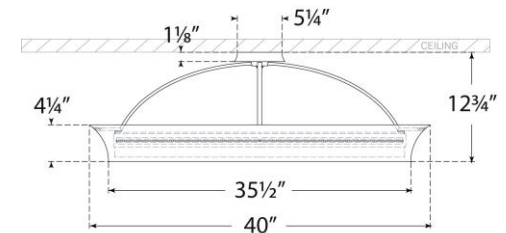

## Garland 40" Dual Lit Ring Flush Mount

Item # TOB 4523PN

Designer: Thomas O'Brien

Height: 12.75"

Width: 40"

Canopy: 5.25" Round

Finishes: AI, G, PN

Lightsource: Dedicated LED

Wattage: 40w (4800lm)

Weight: 32 Pounds

Note: UL Only | Able to Convert to Hanging

Front View

Top View