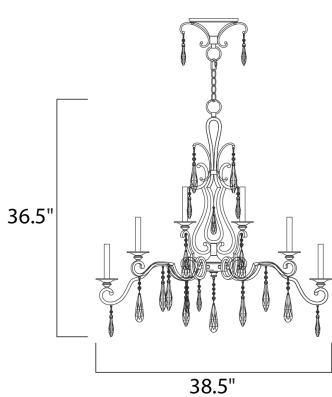

FINISHES OPTION

Heritage HR

MATERIAL

Steel

RATINGS

Dry Location
Dimmable

ADDITIONAL

INSTALL UP/DOWN:
RATED LIFE 1500 Hours
OPERATING TEMPERATURE:
-20°C (-4°F), 40°C (104°F)

MEASUREMENTS

DIMENSION : 38.5" L x 17.75" W x 36.5" H
HANGING WEIGHT : 17.73 lb

LAMPING

INPUT VOLTAGE : 120V
LUMENS : 6,720 Rated (0 Del.)
BULB : 1 x 60W (NOT INCLUDED), 600W Total
DIMMABLE : Dimmable

Always consult a qualified electrician before installing any lighting product.