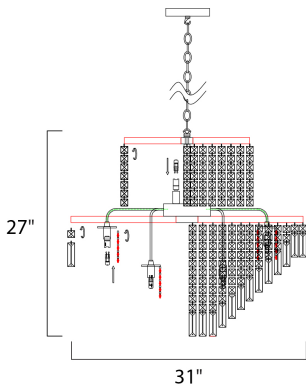

**PRODUCT DESCRIPTION**

Mixing the orderly structure of straight lines and sharp angles with simple curves, the Belvedere collection draws the eye in for a closer look. Striking columns of rectangular Beveled Crystals anchor their square counterparts as they descend from Polished Chrome bands. The graceful curves arc into one another reflecting the xenon light within.

**MEASUREMENTS**

DIMENSION : 31." W x 27." H  
 HANGING WEIGHT : 35.2 lb

**LAMPING**

INPUT VOLTAGE : 120V  
 LUMENS : 4,560 Rated (0 Del.)  
 BULB : 19 x 25W (INCLUDED), 475W Total  
 DIMMABLE : Dimmable  
 COLOR\_TEMP : 2900K