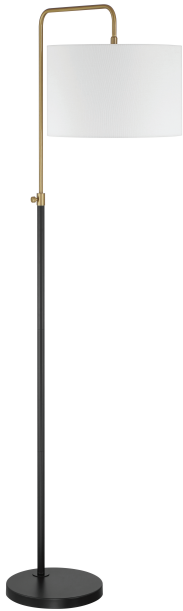

## 87008FBSB-F

### Ingraham 1 Light Floor Lamp

Flat Black/Satin Brass

UPC#647881263454

#### Measurements

Length (in):	N/A
Width (in):	21.97
Height (in):	65.5
Extension (in):	N/A
Downrod/Chain Length (in):	N/A
Leadwire (in):	72
Product Weight (lbs):	13.1
Carton Length (in):	24
Carton Width (in):	17
Carton Height (in):	14.25
Carton Cube:	3.37
Carton Weight (lbs):	17.79
Oversize:	No